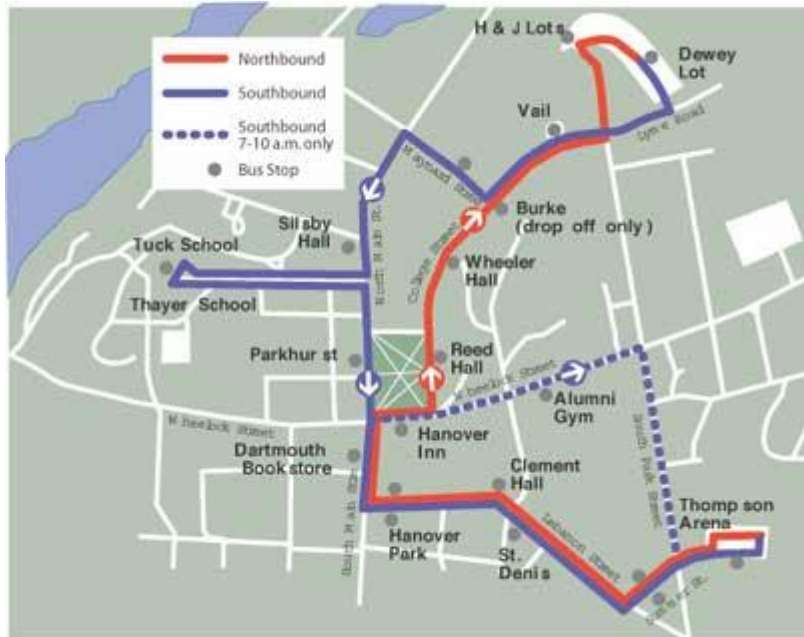

## MORNING SERVICE

7:00 a.m. - 10:00 a.m.

Approximately every 10 minutes

Note that between 7:00 a.m. and 10:00 a.m. southbound shuttles do not operate on South Main or Lebanon Streets.

## MAP SHOWING MORNING SHUTTLE ROUTE

## MID-DAY SERVICE

10:00 a.m. to 2:56 p.m.

Every 30 minutes

Thompson	Hanover Inn	Tuck	Dewey	Tuck	Bookstore	Thompson
10:00	10:04	-	10:10	10:15	10:19	10:24
10:30	10:34	-	10:40	10:45	10:49	10:54
11:00	11:04	-	11:10	11:15	11:19	11:24
11:30	11:34	-	11:40	11:45	11:49	11:54
12:00	12:04	12:08	12:15	-	12:21	12:26
12:30	12:34	12:38	12:45	-	12:51	12:56
1:00	1:04	1:08	1:15	-	1:21	1:26
1:30	1:34	1:38	1:45	-	1:51	1:56
2:00	2:04	2:08	2:15	-	2:21	2:26
2:30	2:34	2:38	2:45	-	2:51	2:56

## MAP SHOWING AFTERNOON SHUTTLE ROUTE