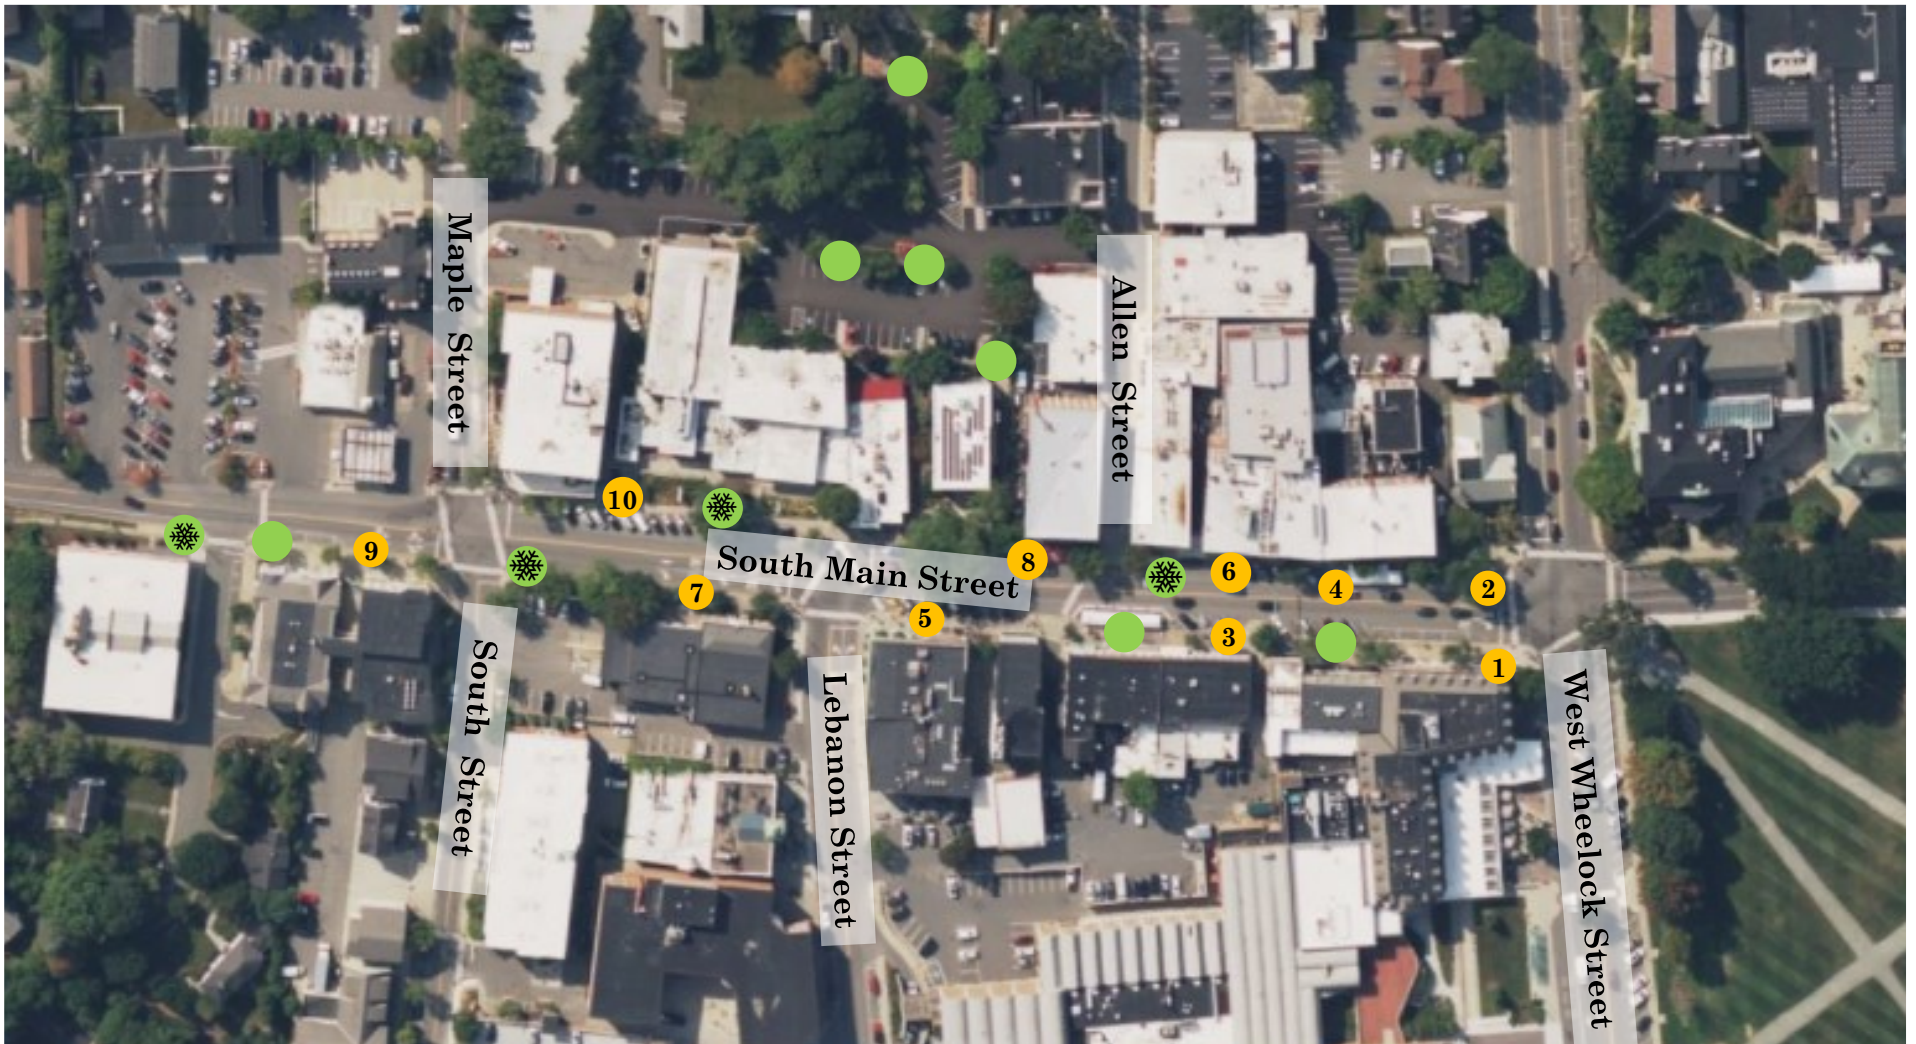

Downtown Hanover Light Pole Banner Locations

Rentable locations are shown in yellow.

Designated Town locations are shown in green.

Green locations with a snowflake are designated locations for Holiday light decorations in December