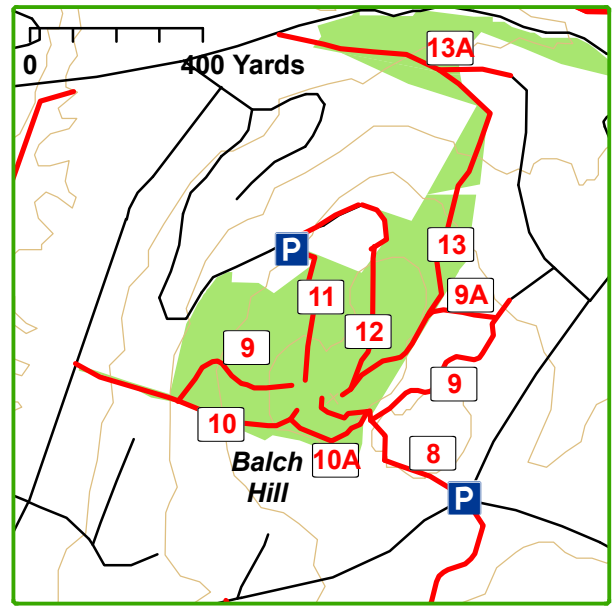

A B C D E F G H I J K L M N O P

- Trails (Omissions are marked *)
- - - "Lost" trails
- Class VI roads
- - - "Lost" Class VI roads
- Streets
- 100-foot contour
- P Trailhead parking
- ▲ Shelter
- Protected land open to public

TOWN OF HANOVER
Trail Map
of
HANOVER
New Hampshire

Prepared by
 Hanover Conservation Commission

2013

A B C D E F G H I J K L M