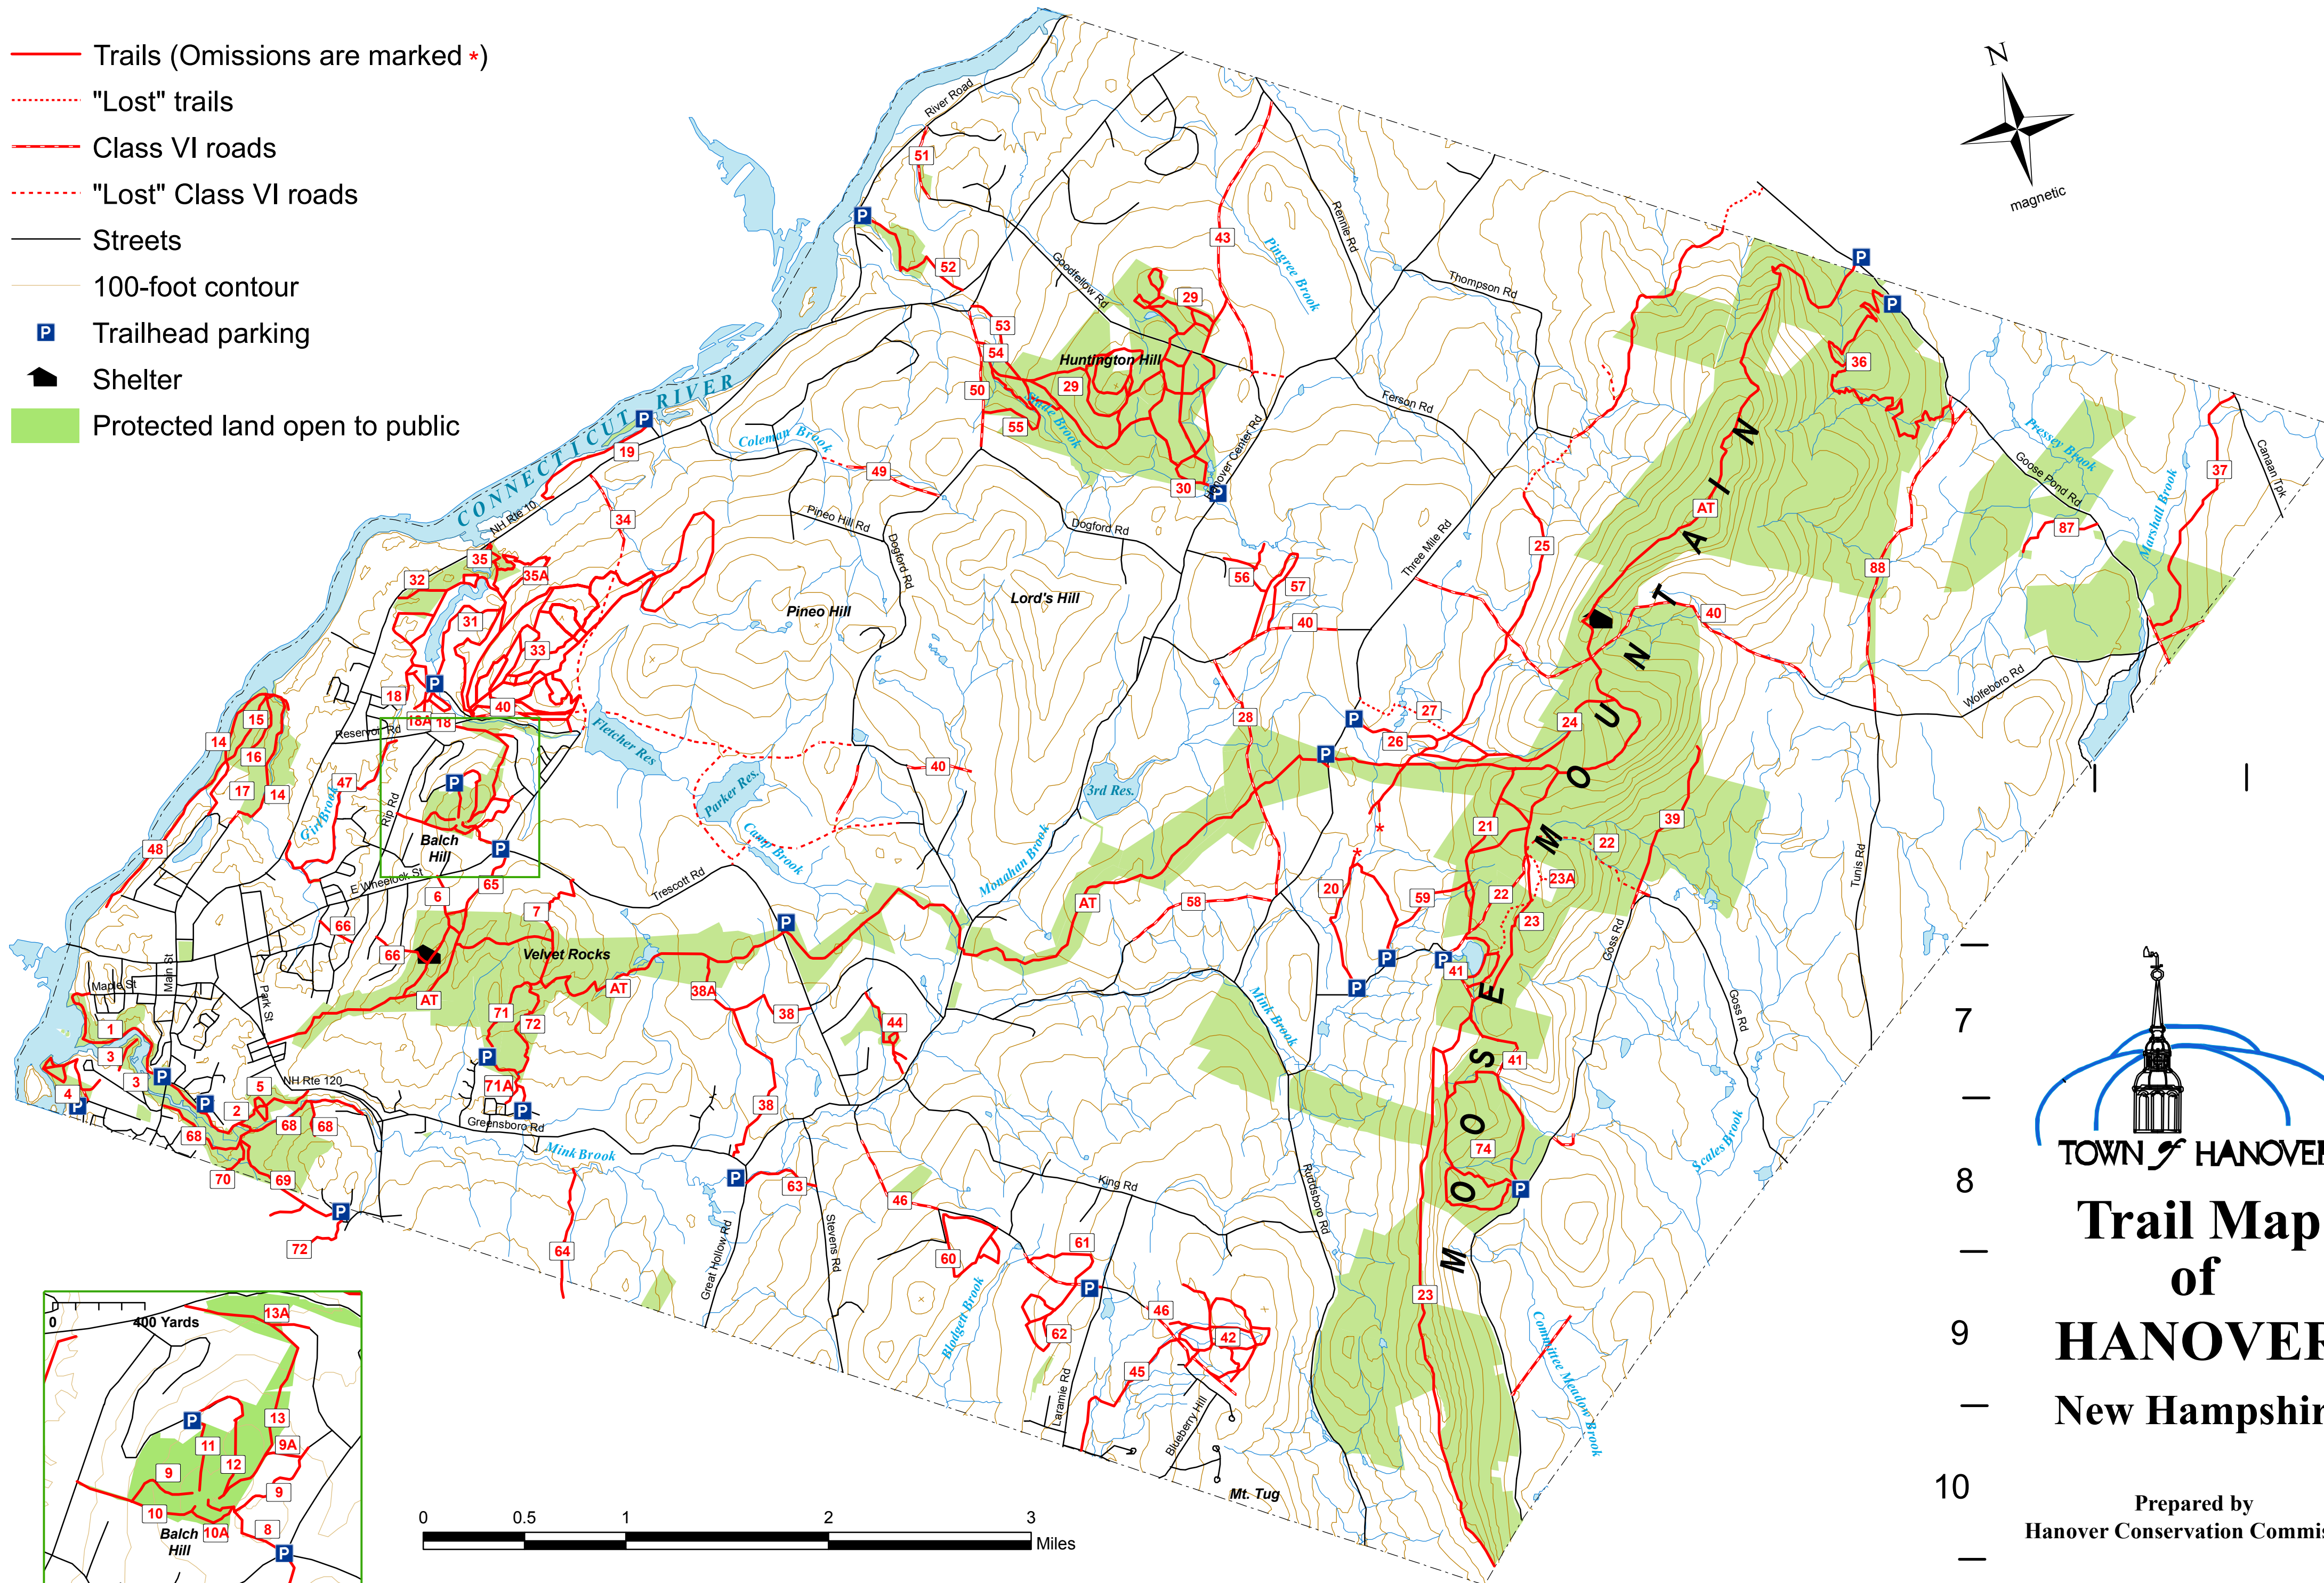

A B C D E F G H I J K L M N O P

- Trails (Omissions are marked *)
- - - "Lost" trails
- Class VI roads
- - - "Lost" Class VI roads
- Streets
- 100-foot contour
- P Trailhead parking
- ▲ Shelter
- Protected land open to public

TOWN OF HANOVER
Trail Map
of
HANOVER
New Hampshire

Prepared by
 Hanover Conservation Commission

2013

A B C D E F G H I J K L M