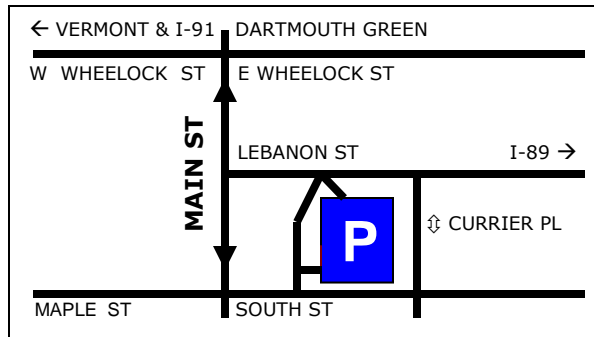

Hanover NH Parking Garage

7 Lebanon Street (603) 640-3220

Pay After Parking – No Time Limit – No Fines
Safe and Convenient

Garage Hours

24 hrs / 7 days

Cashier On-Site

Mon – Sat
7am – 9pm

Parking Garage Specials

The only public place
that allows parking
overnight in the winter
is in the garage under
covered levels.

Some merchants will
validate your garage
parking.

Garage Parking Fees

<u>Stay</u>	<u>Fee</u>
Min. Fee	$0.25
1 Hour	$0.50
2 Hours	$1.25
3 Hours	$2.25
4 Hours	$4.25
5 Hours	$6.75
6 Hours	$9.25
7 Hours	$13.00
8 Hours	$15.00
Max	$15.00
After 6pm	$1.00

Long-Term Lease
$110 - $154 month